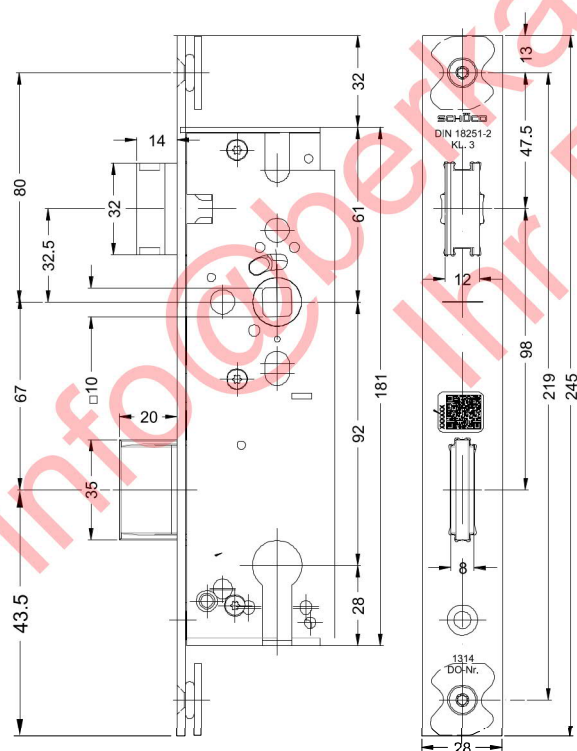

Latch-and-bolt lock

Can be used in Schüco ADS 65.NI for:
Single-leaf rebated doors
Double-leaf rebated doors (access leaf)

All versions with:

- Latch retention, single-throw
- Flat face plate, INOX
- Pre-assembled sliding blocks
- 10 mm spindle
- Latch and bolt, polished nickel plate
- Fixing with sliding blocks in the multi-purpose groove

Order separately:

- Strike plate
- Latch striker
- Profile cylinder and rosette

Internal fitting: Door handle
External fitting: Door handle or door pull

Dornmaß Backset mm	Panik- funktion Panic function	Nach innen Inward		Nach außen Outward		Hinweis Note	
		LS	RS	LS	RS		
35,0	-		279 504		279 504	-	1

Schließplatten Strike plates	Nach innen Inward		Nach außen Outward		Hinweis Note	
	LS	RS	LS	RS		
Feststehend Fixed		241 584		241 584	-	1