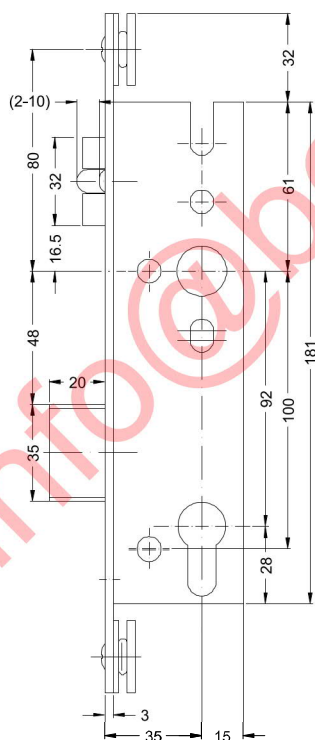

Roller and latch lock

Can be used in Schüco ADS 65.NI for:
Single-leaf rebated doors
Double-leaf rebated doors (access leaf)

All versions with:

- Single-turn, roller latch, adjustable 2 mm - 10 mm
- Flat face plate, INOX
- Pre-assembled sliding blocks
- Roller latch and bolt, polished nickel plate
- Fixing with sliding blocks in the multi-purpose groove

Note:

- Allows an inner and outer door pull to be used

Order separately:

- Strike plate
- Latch striker
- Profile cylinder and rosette

Internal fitting: Door pull

External fitting: Door pull

Dornmaß Backset mm	Panik- funktion Panic function	Nach innen Inward		Nach außen Outward		Hinweis Note	
		LS	RS	LS	RS		
35,0	-	241 520		241 520		-	1

Schließplatten Strike plates	Nach innen Inward		Nach außen Outward		Hinweis Note	
	LS	RS	LS	RS		
Feststehend Fixed	241 542		241 542		-	1