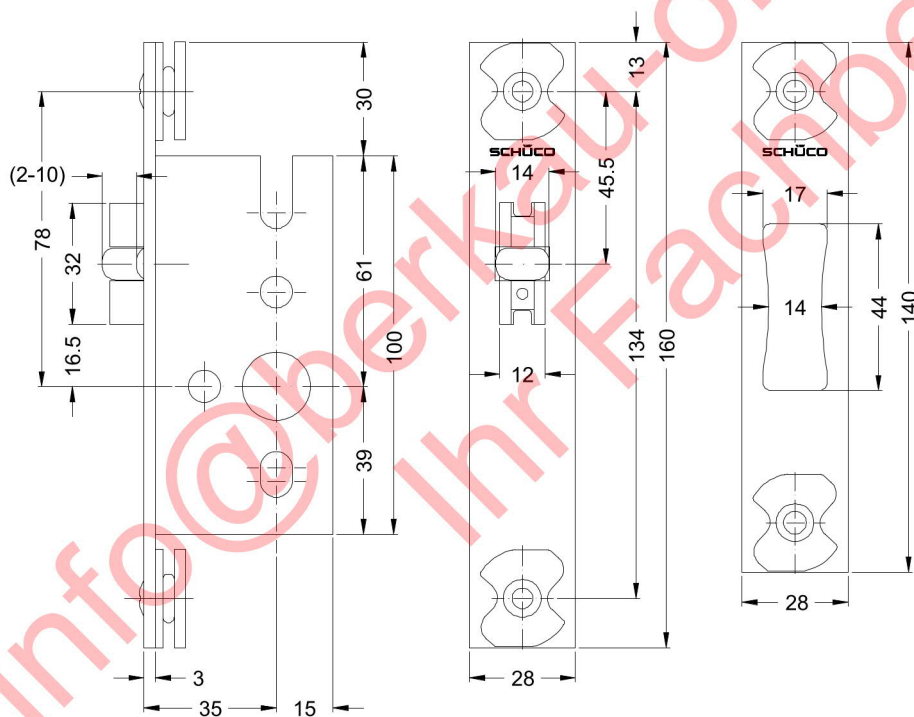

Roller lock

Can be used in Schüco ADS 65.NI for:
Single-leaf rebated doors
Double-leaf rebated doors (access leaf)

All versions with:

- Single-turn, roller latch, adjustable 2 mm - 10 mm
- Flat face plate, INOX
- Pre-assembled sliding blocks
- Roller latch, polished nickel plate
- Strike plate included in VE
- Fixing with sliding blocks in the multi-purpose groove

Note:

- Allows an inner and outer door pull to be used

Order separately:

- Latch striker

Internal fitting: Door pull

External fitting: Door pull

Dornmaß Backset mm	Panik- funktion Panic function	Nach innen Inward		Nach außen Outward		Hinweis Note	1
		LS	RS	LS	RS		
35,0	-	241 523		241 523		-	1